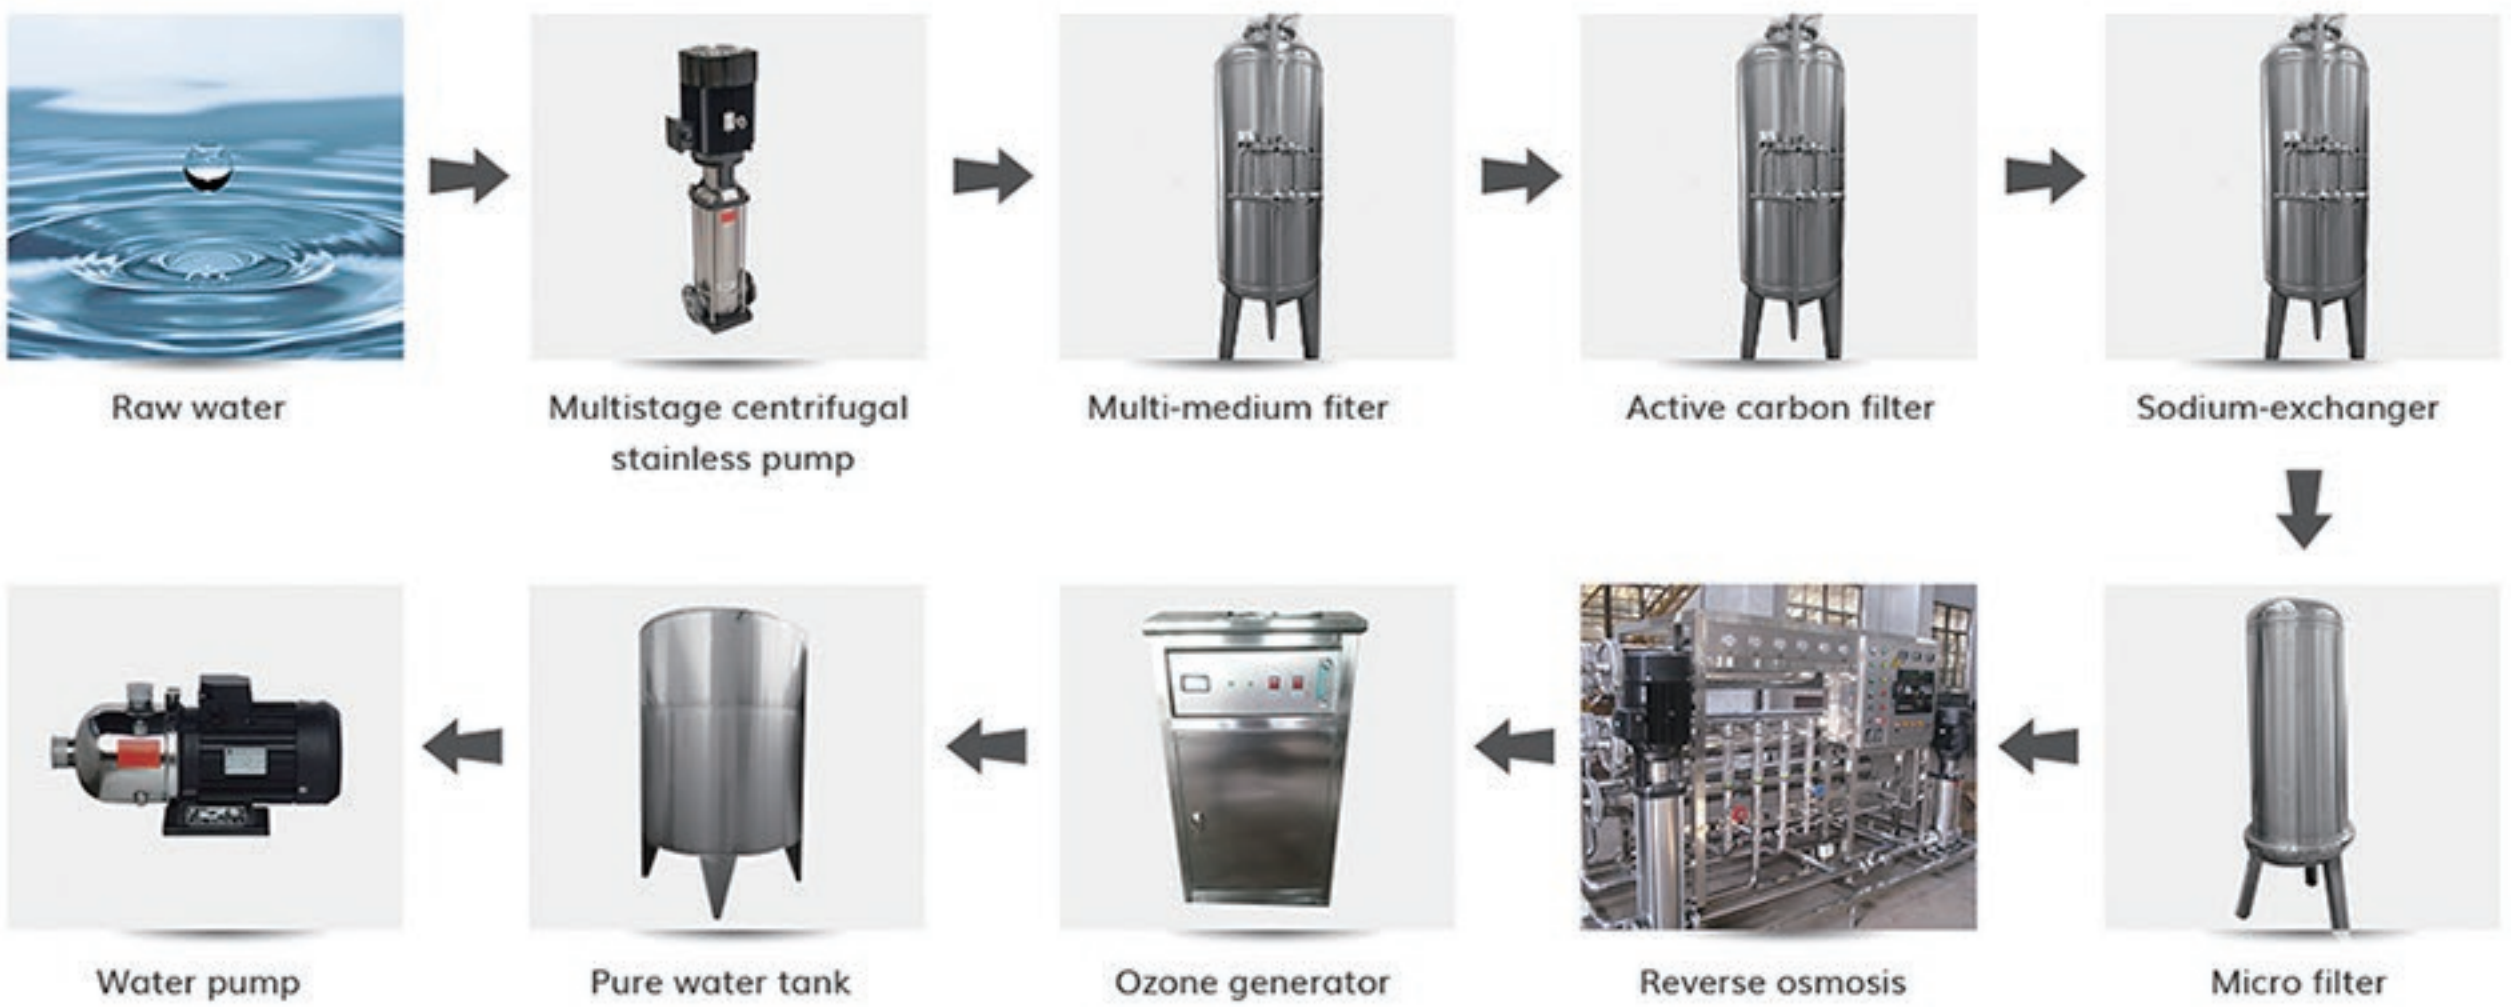

DRINKING WATER PRODUCTION LINE TECHNICAL PROCESS

● PET Preform/Bottle Cap Injection System

● PET Bottle Blowing System

● Water Purifying System

● Filling, Labeling and Packing System