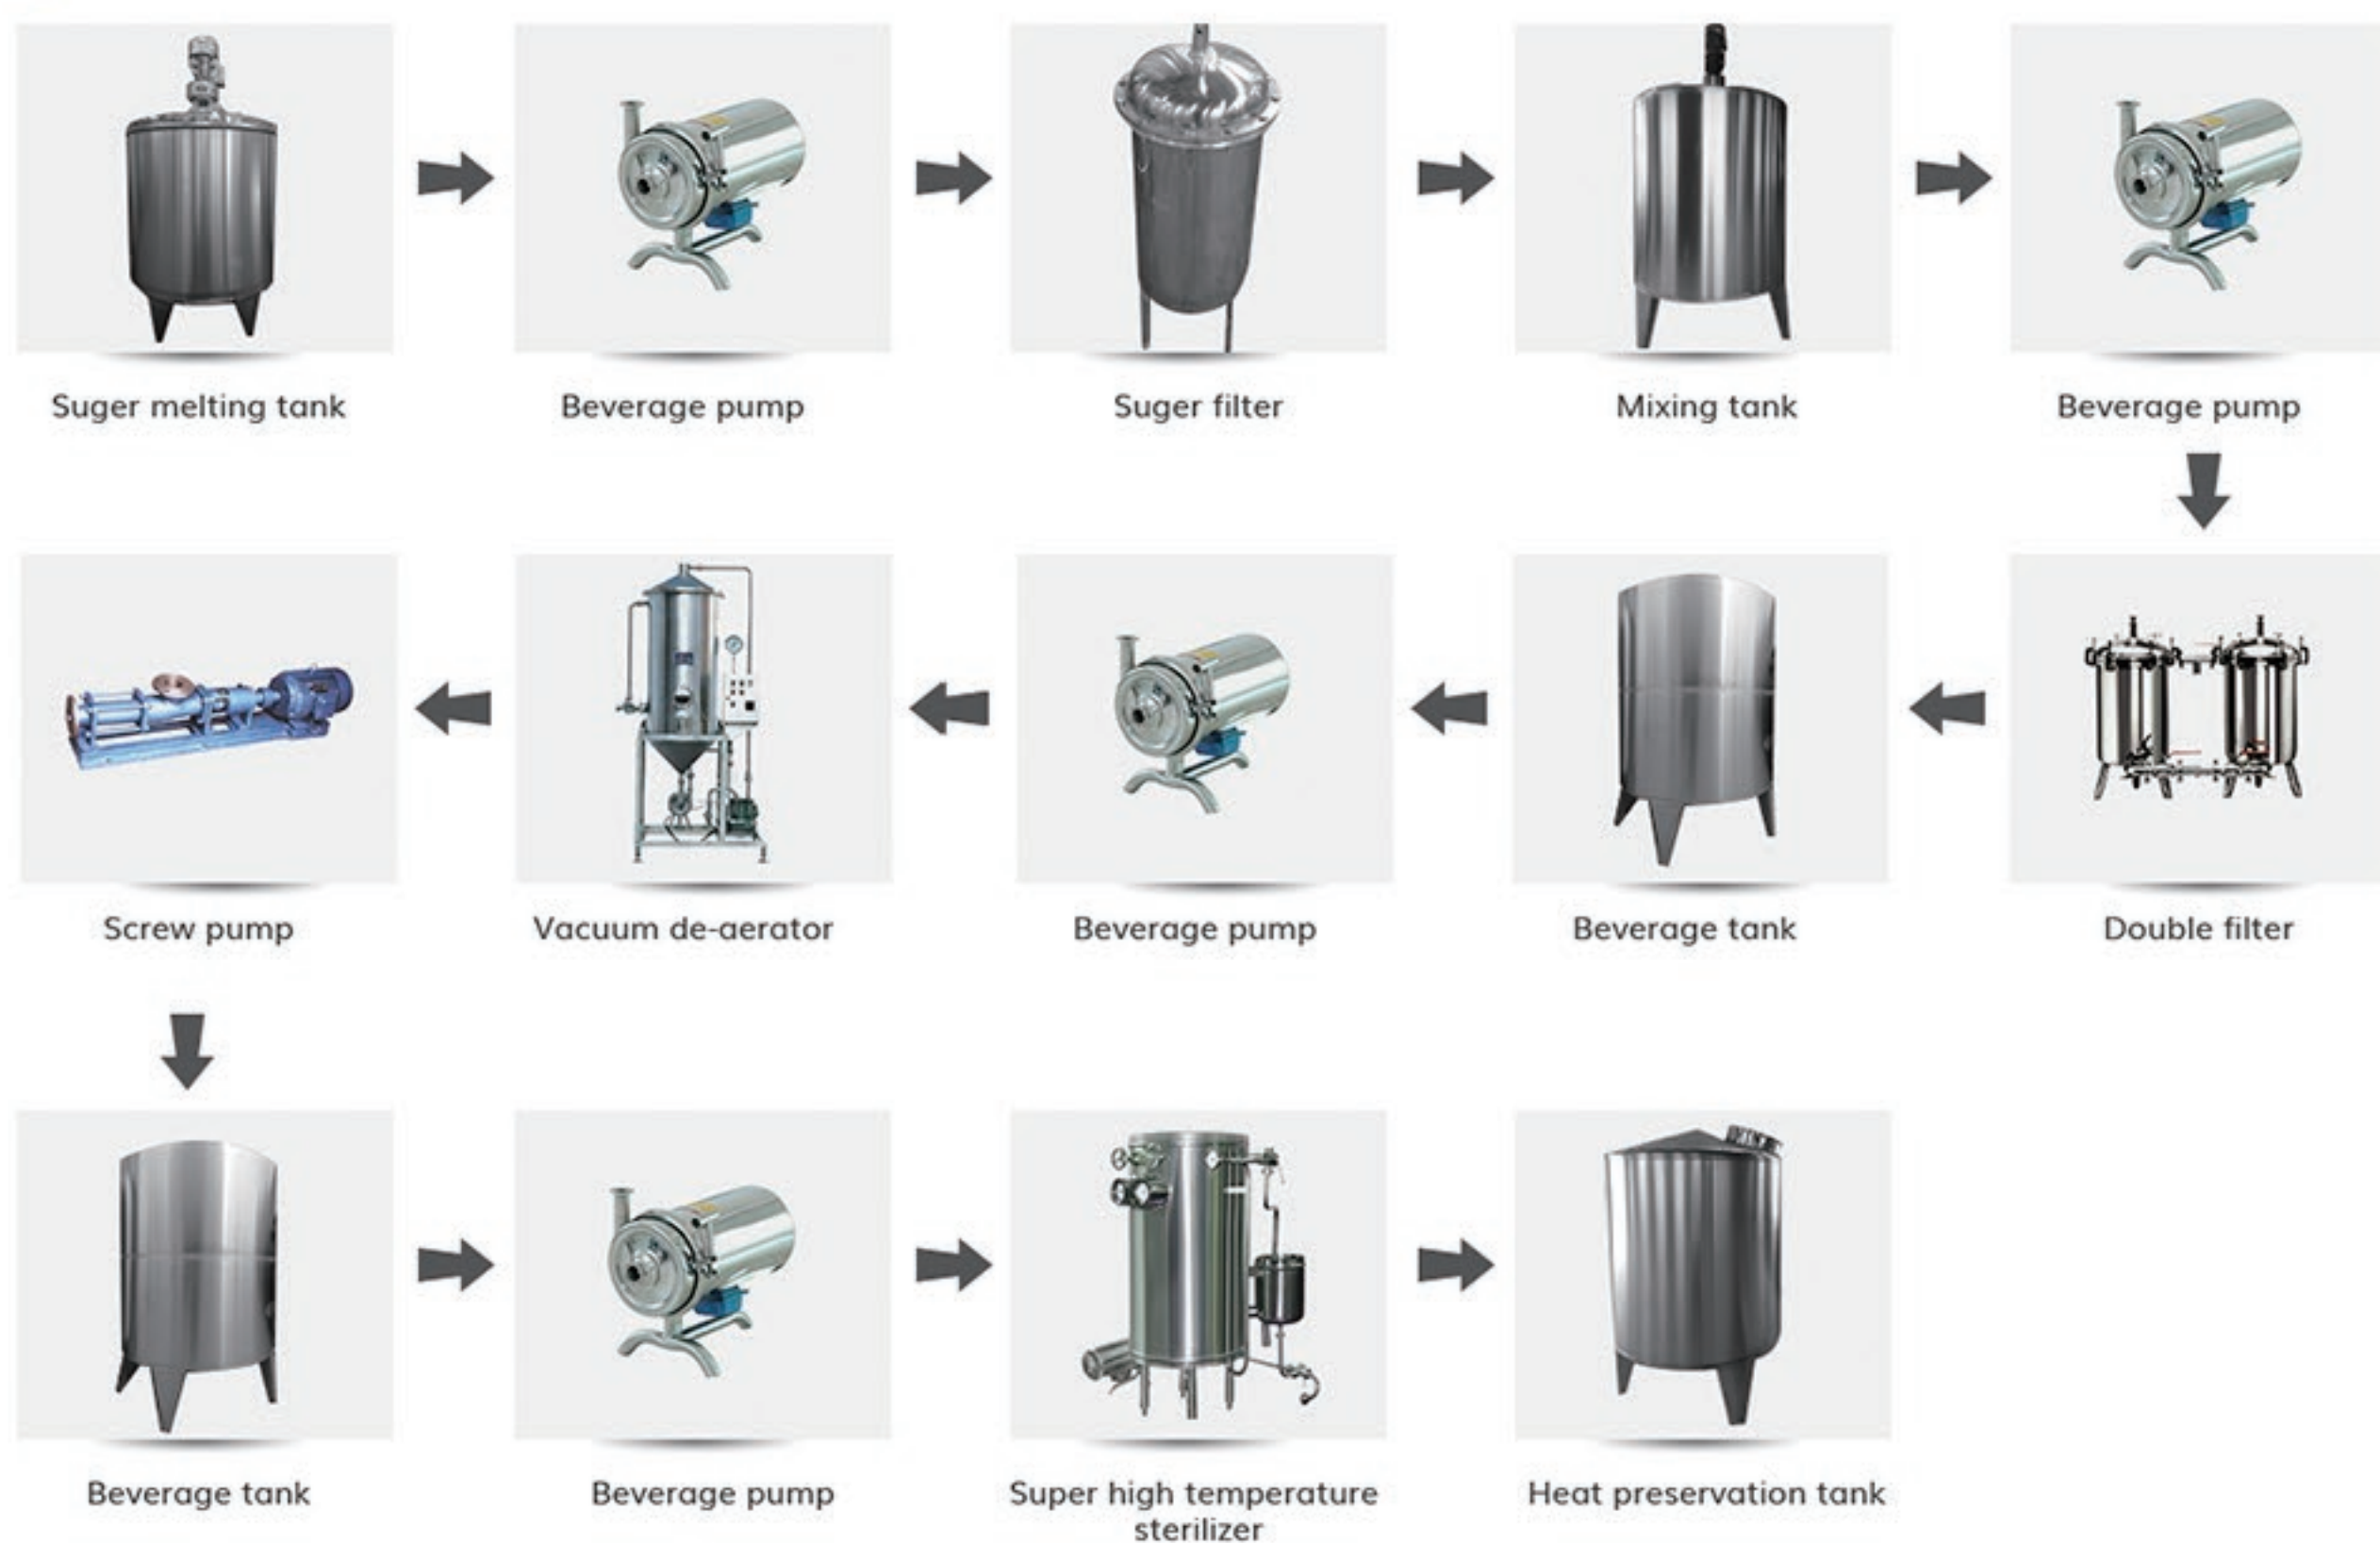

FRUIT JUICE PRODUCTION LINE TECHNICAL PROCESS

PET Preform/Bottle Cap Injection System

PET Bottle Blowing System

Water Purifying System

Juice Preparation System

Filling, Labeling and Packing System